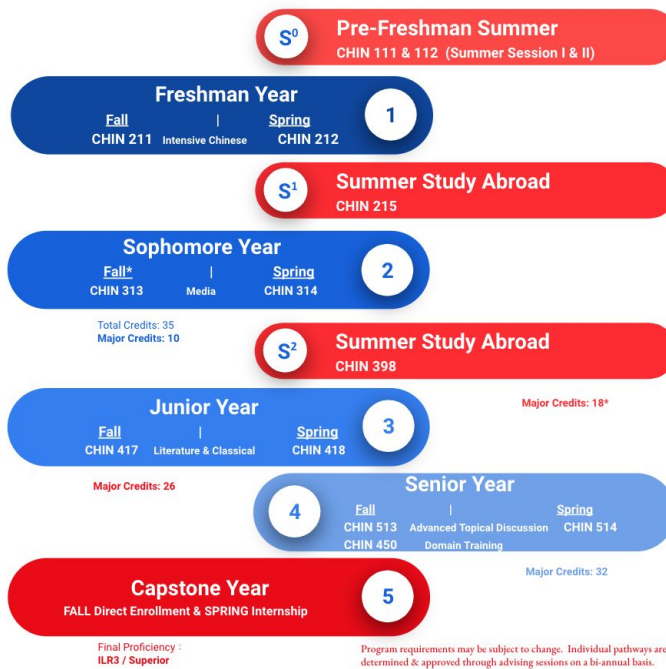

Chinese Language Flagship Road Map